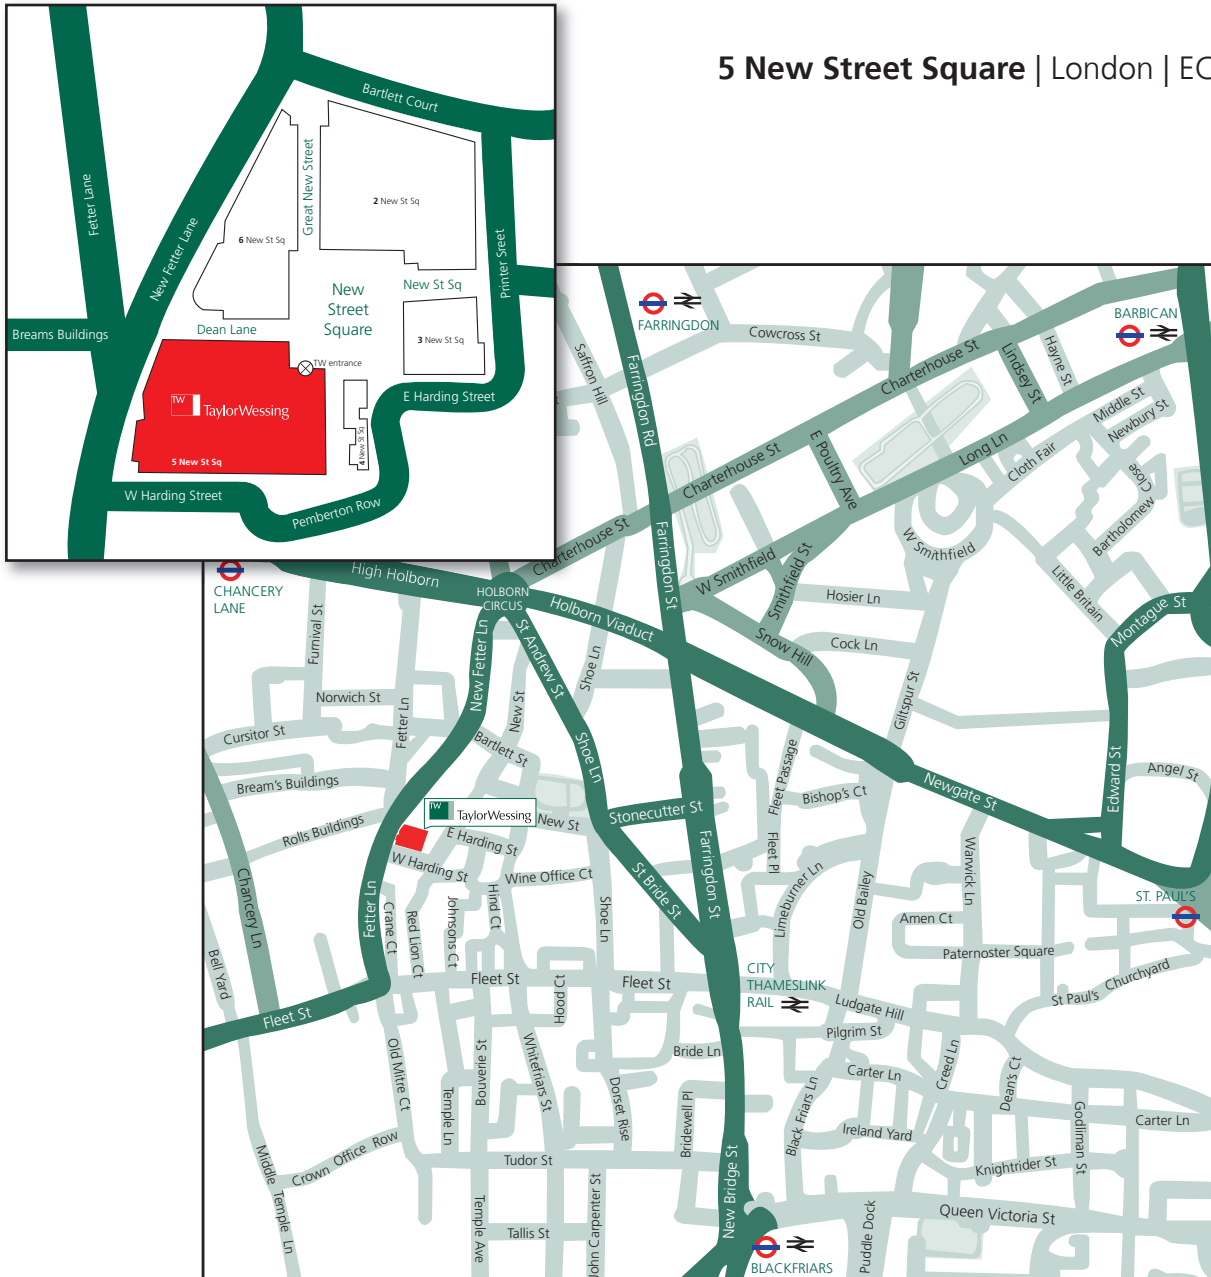

5 New Street Square | London | EC4A 3TW

Buses

City Thameslink to Holborn Circus

- 521 towards Waterloo
- 242 towards Tottenham Court Rd
- 25 towards Oxford Circus
- 8 towards Victoria
(Approx journey time 12 mins)

St. Paul's to Holborn Circus

- 521 towards Waterloo
- 242 towards Tottenham Court Rd
- 25 towards Oxford Circus
- 8 towards Victoria
(Approx journey time 13 mins)

Farringdon to Charterhouse Street / Snow Hill

- 63 towards Forest Hills Tavern
(Approx journey time 15 mins)

Blackfriars to Farringdon St / Stonecutter St

- 63, 45 towards King's Cross National Rail Stn
(Approx journey time 16 mins)

High Holborn/Chancery Lane to New Fetter Lane

- 341 towards Lower Marsh / Carlisle Rd
(Approx journey time 18 mins)

Barbican to Fetter Lane

- 4 towards Waterloo
(Approx journey time 22 mins)

Nearest train and tube stations

Chancery Lane

(Central) 6 min walk